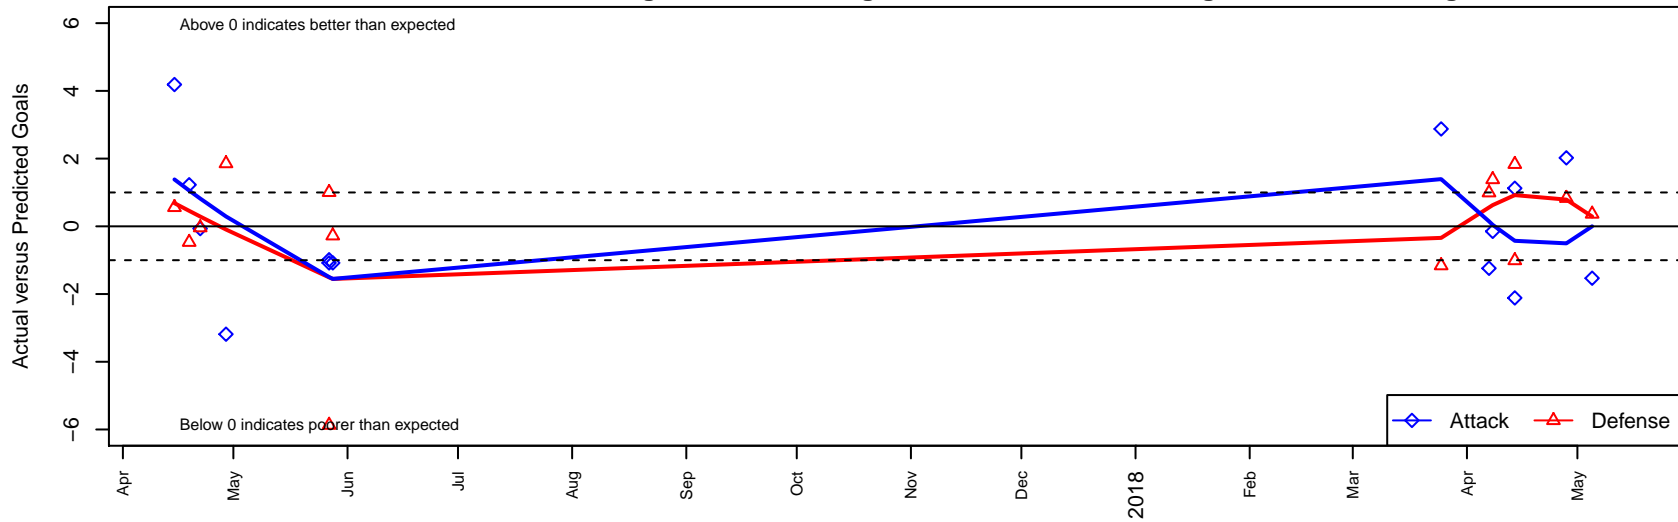

# North Idaho Inferno Orange B03

North Idaho Inferno FC  
 Post Falls, ID  
 B03 total strength=1218  
 attack=6.33 defense=2.85  
 spr league = Spr PSPL EWA – '03 Copa 1 – Eε  
 notes= Johnson 2016

alt names used:  
 NORTH IDAHO INFERNO FC – JOHNSON – (C  
 Inferno Johnson B–03 (Orange)

Venues played:  
 2016 Spr IPL East U14  
 2016 ID State Cup U14  
 2017 Spr PSPL EWA – '03 Copa 1 – East U15

**North Idaho Inferno Orange B03**  
 Dots are actual minus expected GF (blue circles) and GA (red triangles).  
 Blue line is smoothed change in attack strength. Red is smoothed change in defense strength.

**attack and defense variance (black dot)  
relative to other teams  
and top 10 in region**

**attack and defense rating  
relative to others at age  
and all opponents in last 13 months**

**Performance relative to 13 month average**